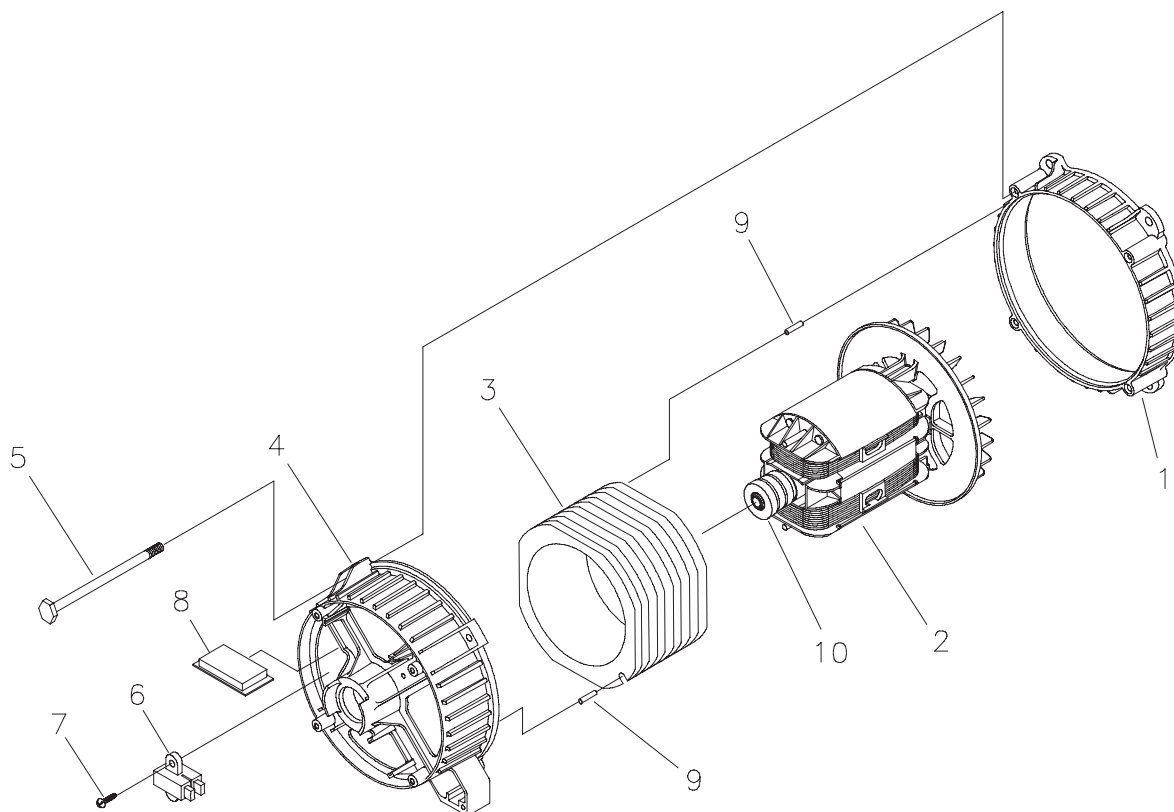

Item	Part #	Description
1	198237GS	PANEL, Control
2	198239GS	BOX, Control Panel
3	192785GS	BREAKER, Circuit, 30A
4	198245GS	METER, Hour
5	75207DGS	BREAKER, Circuit, 15A
6	*	WASHER, Shakeproof, Int. #8
7	94373GS	OUTLET, 120V, 15A Duplex
8	43437GS	OUTLET, 120/240V, 30A
9	*	WASHER, Flat, M4
10	*	WASHER, Lock, M4
11	*	NUT, M4 - 0.7
12	198495GS	SCREW, 4 x 18, Tapping

Item	Part #	Description
13	193095GS	JUMPER, Terminal Block
14	193427GS	STRIP, Terminal, 3 Pole
15	*	WASHER, Flat, M5
16	*	WASHER, Lock, M5
17	*	NUT, M5 - 0.8
18	38057GS	GROMMET
19	77043BGS	CONDUIT, Flex Tubing
20	188632GS	BOOT, Wire Outlet, Rubber

* - Items without part numbers are common fasteners and are available at your local hardware store.

EXPLODED VIEW AND PARTS LIST

EXPLODED VIEW AND PARTS LIST - ALTERNATOR

Item	Part #	Description
1	186059GS	ADAPTER, Mounting, Alternator
2	194773GS	ASSY, Rotor (Includes Item 10)
3	198498AGS	STATOR
4	193336GS	RBC, (with O-Ring p/n 189197GS)
5	86308KGS	HHCS, M6 - 1.0 x 175 SEMS
6	66386GS	ASSY, Holder, Brush
7	66849GS	TAPTITE, M5 - 0.8 x 16
8	189769GS	BOARD, Circuit, System Control
9	81917GS	PIN, Roll, 4mm x 10
10	65791GS	BEARING

EXPLODED VIEW AND PARTS LIST

EXPLODED VIEW AND PARTS LIST - WHEEL KIT

Item	Part #	Description
1	196517GS	WHEEL
2	*	WASHER, 5/8"
3	191267RGS	AXLE, 5/8"
4	191265GS	E-RING
5	*	HHCS, M8 1.25 x 20
6	67989GS	NUT, M8, Flange Serrated
7	194005GS	NUT, 1/4 - 20 Flange, Nylok
8	B186927GS	SUPPORT, Wheel Kit
9	191413GS	MOUNT, Vibration
10	*	HHCS, 1/4 - 20 x 1